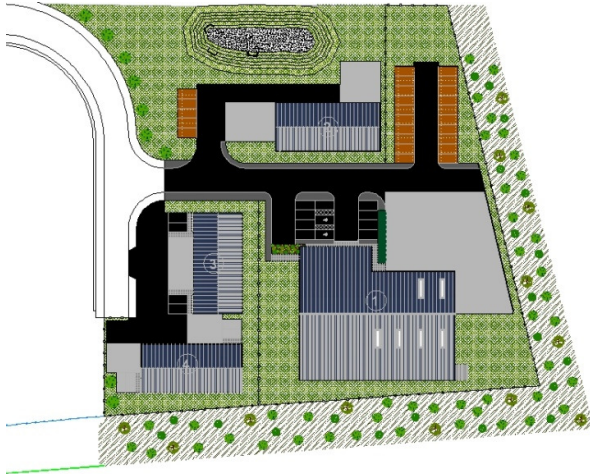

Cameron Harris - Properties

Admiralty Park - Rosyth

Admiralty
Park

Admiralty Park sits at the gateway to Europe, being close to Scotland's only ferry link to the continent. Located within one mile of the M90 motorway and also the Port of Rosyth, this site offers flexible accommodation for any business wanting good quality practical accommodation with excellent transportation links to Scotland's motorway network and beyond

Phase 1

Unit 1 – 15,000 sqft office / workshop development – **pre let**

Unit 2 – 3,000 sqft industrial starter unit – **available for sale or let**

Unit 3 – two 1,500 sqft industrial starter units – **available for sale or let**

Unit 4 – two 1,500 sqft industrial starter units – **available for sale or let**

Phase 2

Units from 10- 50,000 sqft

Cameron Harris
design ■ ■ build

For further information call 01383 621 890